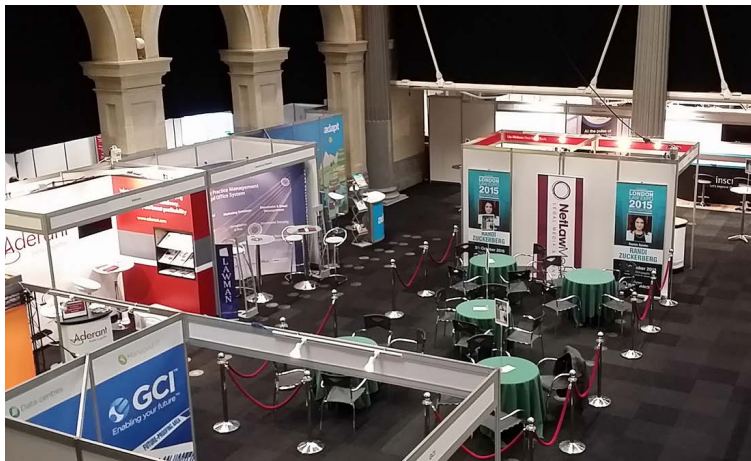

Shell Scheme and Electrics